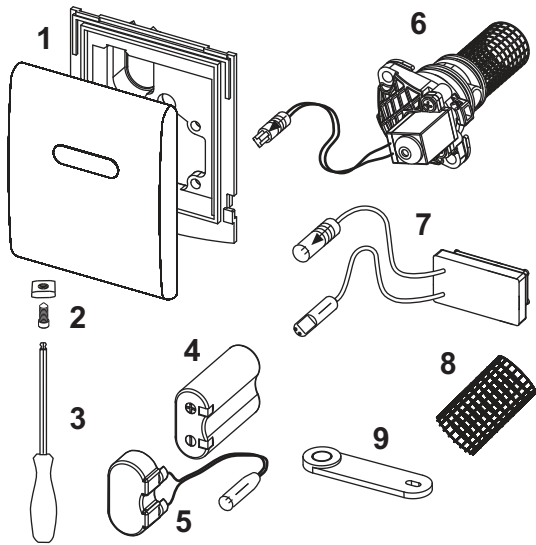

Description:

Fine assembly set for contactless infrared flush device, suitable for TECE urinal flush valve housing U 1; usable from 0.5 bar minimum flow pressure; flush time, water-saving pause function, cleaning mode, pre-flush and hygiene flush can be set.

Consisting of:

- Magnetic valve with dirt filter
- Battery 6 V DC
- Screw-down metal cover with sensor field
- Attachment hardware
- Programming key

Dimensions (W x H x D): 100 x 120 x 12 mm

Sales data:

Shorttext 1:	TECEplanus urinal electronics
Shorttext 2:	6 V battery, bright white
Commodity group:	904
Product group:	2009040030
Discount group:	3

Dimensional drawings:

TECE data sheet

Status as of 11.07.2018

Spare parts:

2	9820097	Fastening screw
3	9820091	Hollow hexagon wrench
4	9820092	6 V battery 2CR5
5	9820093	Battery connection adapter
6	9820089	Urinal cartridge electronic for flushing valve U 1
7	9820087	Infra-red sensor 6 V battery
8	9820090	Gate bar
9	9820080	Programming key