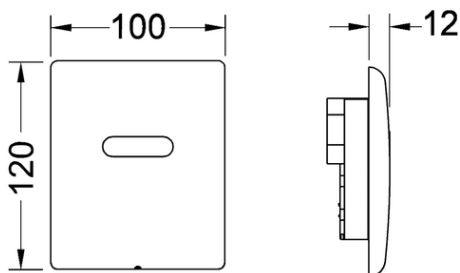

Consisting of:

- Magnetic valve with dirt filter
- Battery 6 V DC
- Screw-down metal cover with sensor field
- Attachment hardware
- Programming key

Dimensions (W x H x D): 100 x 120 x 12 mm

Sales data:

Shorttext 1:	TECEplanus urinal electronics
Shorttext 2:	6 V battery, bright white
Commodity group:	904
Product group:	2009040030
Discount group:	3

Dimensional drawings:

TECE data sheet

Status as of 11.07.2018

Spare parts:

2	9820097	Fastening screw
3	9820091	Hollow hexagon wrench
4	9820092	6 V battery 2CR5
5	9820093	Battery connection adapter
6	9820089	Urinal cartridge electronic for flushing valve U 1
7	9820087	Infra-red sensor 6 V battery
8	9820090	Gate bar
9	9820080	Programming key