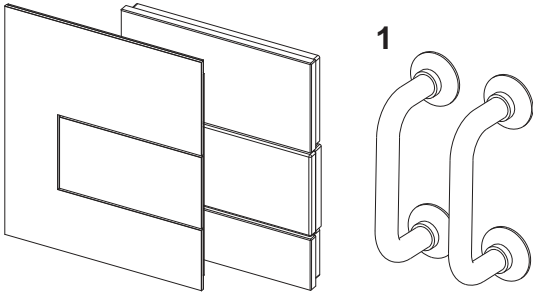

Consisting of:

- Flush valve cartridge with automatic jet cleaning needle
- Flat glass flush plate
- Actuation rod and mounting material

Suitable for flush-mounted installation in combination with urinal installation frame.

Dimensions (W x H x D): 104 x 124 x 11 mm

Sales data:

Shorttext 1: TECEsquare urinal flush plate
Shorttext 2: with cartr. green gl., br. st. st. btns.
Commodity group: 904
Product group: 2009040060
Discount group: 3

Dimensional drawings:

TECE data sheet

Status as of 12.07.2018

Spare parts:

- | | | |
|---|---------|---------------------------|
| 1 | 9820180 | Bow-type handles |
| 2 | 9820031 | Flush valve cartridge U 1 |