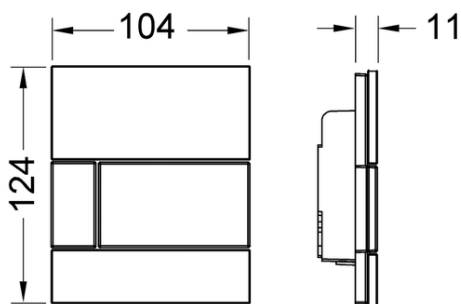

Consisting of:

- Flush valve cartridge with automatic jet cleaning needle
- Flat glass flush plate
- Actuation rod and mounting material

Suitable for flush-mounted installation in combination with urinal installation frame.

Dimensions (W x H x D): 104 x 124 x 11 mm

Sales data:

Shorttext 1: TECEsquare urinal flush plate
Shorttext 2: with cartr. green gl., br. st. st. btns.
Commodity group: 904
Product group: 2009040060
Discount group: 3

Dimensional drawings:

TECE data sheet

Status as of 12.07.2018

Spare parts:

- | | | |
|---|---------|---------------------------|
| 1 | 9820180 | Bow-type handles |
| 2 | 9820031 | Flush valve cartridge U 1 |