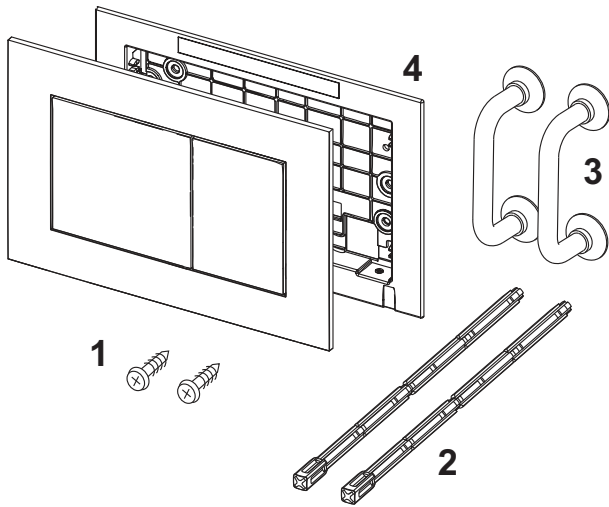

TECE data sheet

Status as of 11.07.2018

Spare parts:

1	9820263	Fastening screw
2	9820022	Actuation rods
3	9820180	Bow-type handles
4	9820346	Support frame