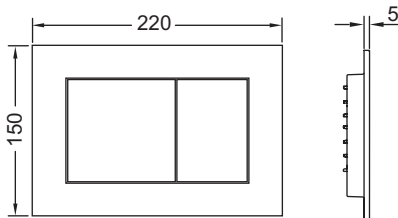

TECE data sheet

Status as of 11.07.2018

TECEnow toilet flush plate for dual-flush system

Article number: 9240400

Colour: White

Exhibition samples: Yes

DU 1: 1 pc.

DU 2: 10 pc.

Description:

Flush plate for TECE cisterns, for front or top actuation. Very flat plastic flush plate, buttons with rubber inlays on both sides. Incl. actuating rods and mounting material. Suitable for flush-mounted installation in combination with toilet installation frame and the TECEnow spacing frame. Compatible with insert chute for cleaning tablets.

Dimensions (W x H x D): 220 x 150 x 5 mm

Sales data:

Shorttext 1:	TECEnow white toilet flush plate
Commodity group:	904
Product group:	2009040240
Discount group:	3

Dimensional drawings:

TECE data sheet

Status as of 11.07.2018