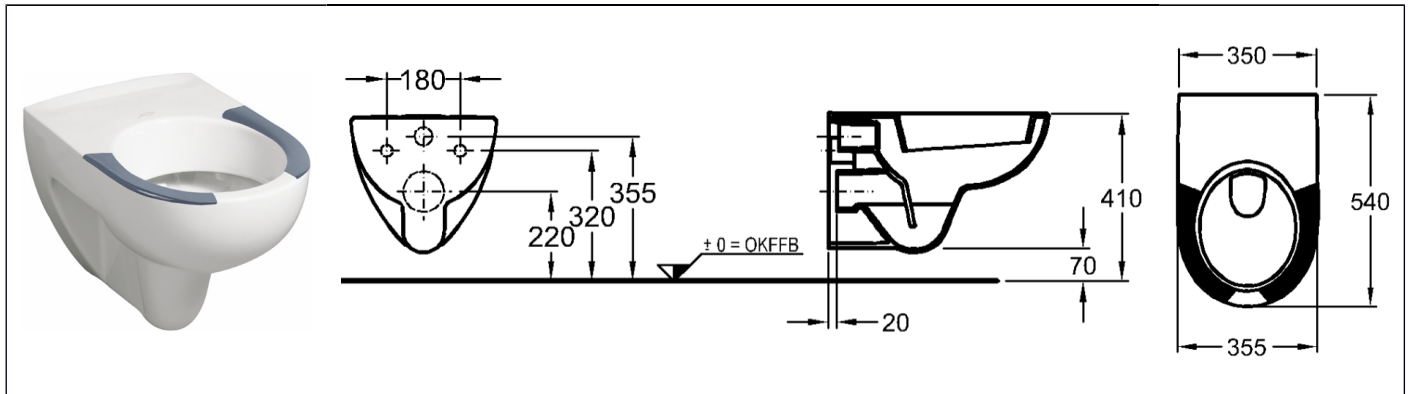

# KERAMAG

Geberit Group

Model:	Renova Nr. 1 Wash-down WC 4,5/6 l, wall hung, 540 mm projection
Model No.	203045

**Washdown WC, 4.5 l / 6 l,  
CE, EN 997-CL1- 5 A + 6 C, EN 38  
made of sanitary ware porcelain,  
with fired seats,  
CE-marked  
wall-hung, with glazed flushing edge,  
with plastic flush distributor for uniform flushing pattern  
for concealed cistern or concealed pressure flush  
70 mm ground clearance**

**Brand:** KERAMAG  
**Model:** Renova Nr. 1  
**Model no.:** 203045  
**Size:** Width: 355 mm, Projection: 540 mm, Height: 340 mm  
**Weight:** 15.8 kg  
**Fastening:** Threaded rods M 12 x 150  
**Water supply:** from rear  
**Outlet:** horizontal

Upper edge of ceramic 410 mm with standard fastening height

**Optional:**

With permanently fired KeraTect® glaze, free of pores,  
Surface roughness value in accordance with DIN 4768-ISO 4287 Ra < 0.01 µm (Colour code 600)