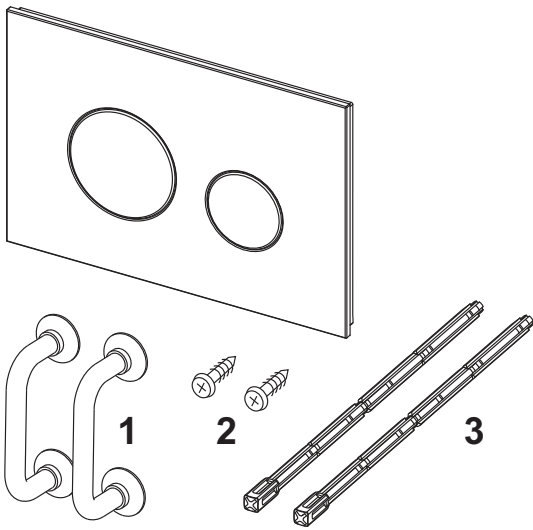

TECE data sheet

Status as of 11.07.2018

TECEloop toilet flush plate for dual-flush system

Article number: 9240652

Colour: Mint green glass, matte chrome buttons

Exhibition samples: Yes

DU 1: 1 pc.

DU 2: 10 pc.

Description:

Flush plate for TECE cisterns, for front or top actuation. Flat glass flush plate with two spring-mounted flush buttons. Suitable for flush-mounted installation in combination with toilet installation frame (e.g. 9240649). Compatible with insert chute for cleaning tablets.

Dimensions (W x H x D): 220 x 150 x 11 mm

Sales data:

Shorttext 1:	TECEloop toilet flush plate
Shorttext 2:	Green glass,chrome btns.,dual-flush sys
Commodity group:	904
Product group:	2009040050
Discount group:	3

Dimensional drawings:

TECE data sheet

Status as of 11.07.2018

Spare parts:

- | | | |
|---|---------|------------------|
| 1 | 9820180 | Bow-type handles |
| 2 | 9820263 | Fastening screw |
| 3 | 9820022 | Actuation rods |