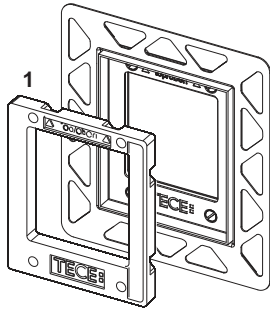

Description:

Installation kit for flush-mounted installation of the urinal flush plate TECEloop/TECEsquare glass and for the installation of TECEsquare metal in a dry-wall construction. Depth-adjustable tile frame for wall coverings from 5-18 mm (from 18-33 mm with adjustment bolt 9820181). Incl. disassembly tool for flush plate.

Sales data:

Shorttext 1:	TECE urinal installation frame
Shorttext 2:	for flush-mounted install., gold-plated
Commodity group:	904
Product group:	2009040120
Discount group:	3

Dimensional drawings:

TECE data sheet

Status as of 13.07.2018

Spare parts:

- 1 9820197 Urinal support frame for flush-mounted installation