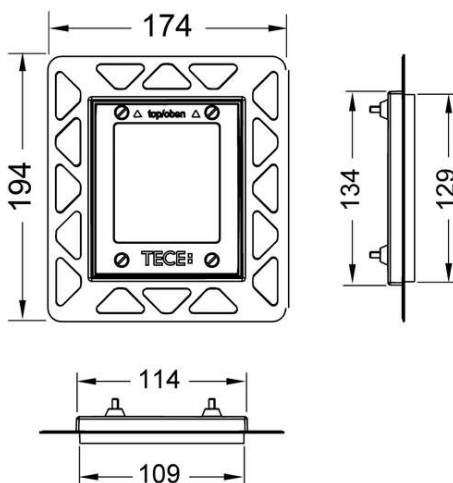

TECE data sheet

Status as of 13.07.2018

Urinal installation frame for flush-mounted installation

Article number: 9242648

Colour: Gold plated

Exhibition samples: —

DU 1: 1 pc.

DU 2: 40 pc.

Description:

Installation kit for flush-mounted installation of the urinal flush plate TECEloop/TECEsquare glass and for the installation of TECEsquare metal in a dry-wall construction. Depth-adjustable tile frame for wall coverings from 5-18 mm (from 18-33 mm with adjustment bolt 9820181). Incl. disassembly tool for flush plate.

Sales data:

Shorttext 1:	TECE urinal installation frame
Shorttext 2:	for flush-mounted install., gold-plated
Commodity group:	904
Product group:	2009040120
Discount group:	3

Dimensional drawings:

TECE data sheet

Status as of 13.07.2018

Spare parts:

- 1 9820197 Urinal support frame for flush-mounted installation