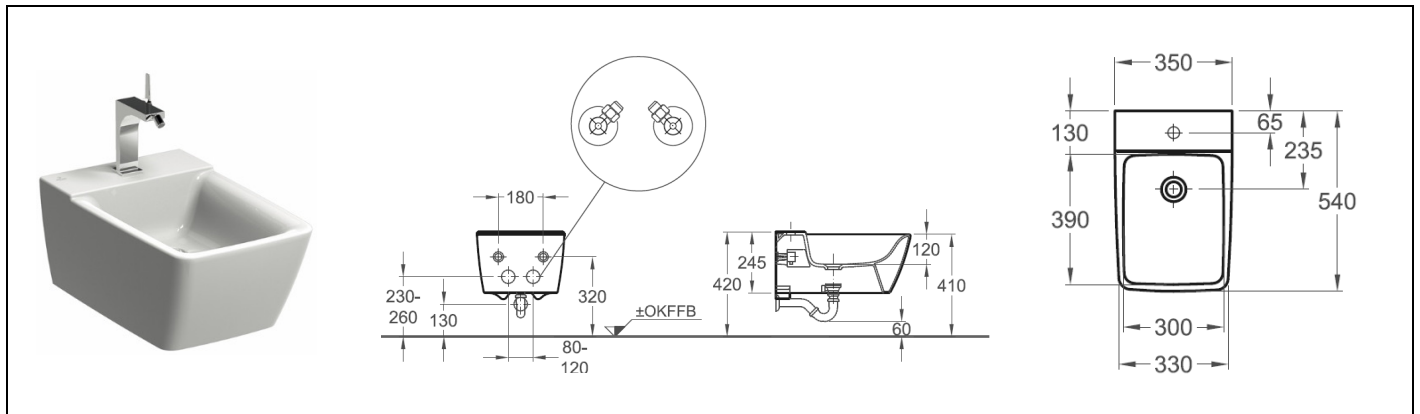

Model:	Xeno² Bidet 350 mm, wall hung
Model No.	237050

Bidet, wall-hung
Incl. hidden wall Fixture (M12)
For single-hole taps with flexible hoses

Brand: KERAMAG
Model: Xeno²
Model no.: 237050
Dimensions: Width: 350 mm; Depth: 540 mm
Weight: 20.0 kg
Colour: Alpine (White)
Standard: CE, DIN EN 14528-CL 25-EN 36

Installation note: Extended drain required for trap!

Optional:

With permanently fired KeraTect® glaze, free of pores,
 Surface roughness value in accordance with DIN 4768-ISO 4287 Ra < 0.01 µm (Colour code 600)