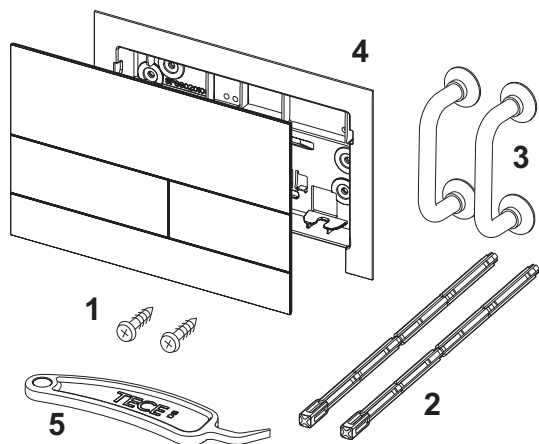

TECE data sheet

Status as of 12.07.2018

TECEsquare II metal toilet flush plate for dual-flush system

Article number: 9240832

Colour: White

Exhibition samples: Yes

DU 1: 1 pc.

DU 2: 10 pc.

Description:

Flush plate for TECE cisterns, for front or top actuation. Extra-flat metal flush plate with two spring-mounted actuation rocker buttons. Incl. actuation rods, mounting material and disassembly tool. Compatible with insert chute for cleaning tablets.

Dimensions (W x H x D): 220 x 150 x 3 mm

Product supplied with toilet installation frame integrated!

Sales data:

Shorttext 1: TECEsquare metal toilet flush plate 2

Shorttext 2: Bright white RAL 9016

Commodity group: 904

Product group: 2009040070

Discount group: 3

Dimensional drawings:

TECE data sheet

Status as of 12.07.2018

Spare parts:

1	9820263	Fastening screw
2	9820022	Actuation rods
3	9820180	Bow-type handles
4	9820347	Support frame
5	9820390	Dismounting and programming key