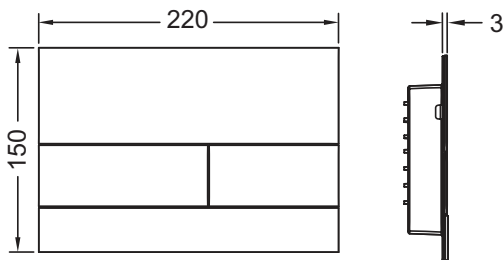

Dimensional drawings: