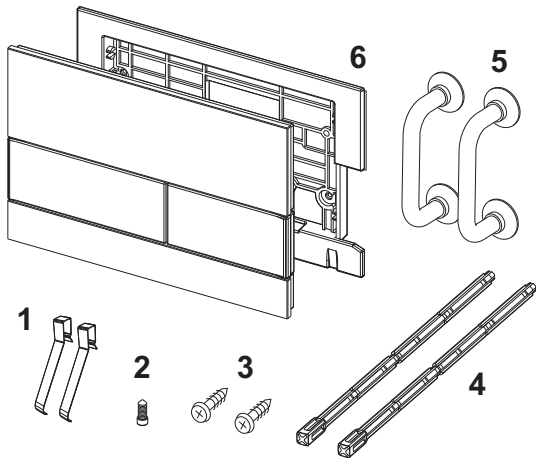

TECE data sheet

Status as of 11.07.2018

TECEsquare glass toilet flush plate for dual-flush system

Article number: 9240800

Colour: White glass, white buttons

Exhibition samples: Yes

DU 1: 1 pc.

DU 2: 10 pc.

Description:

Flush plate for TECE cisterns, for front or top actuation. Flat glass flush plate with two spring-mounted actuation rocker buttons. Suitable for flush-mounted installation in combination with toilet installation frame for flush-mounted install (e.g. order no. 9240649). Compatible with insert chute for cleaning tablets.

Dimensions (W x H x D): 220 x 150 x 11 mm

Sales data:

Shorttext 1: TECEsquare toilet flush plate
Shorttext 2: White glass,white buttons,dual-flush sys
Commodity group: 904
Product group: 2009040060
Discount group: 3

Dimensional drawings:

TECE data sheet

Status as of 11.07.2018

Spare parts:

| | | |
|---|---------|---------------------------------|
| 1 | 9820253 | Push-button springs, set of two |
| 2 | 9820249 | Safety bolt |
| 3 | 9820263 | Fastening screw |
| 4 | 9820022 | Actuation rods |
| 5 | 9820180 | Bow-type handles |
| 6 | 9820328 | Support frame |