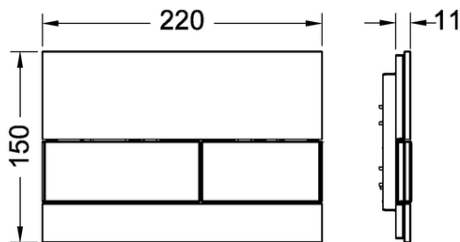

Dimensional drawings: