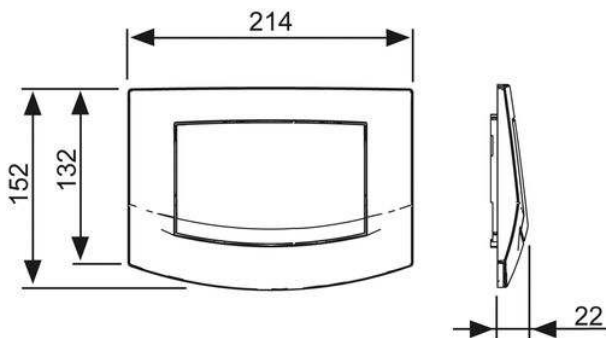

Description:

Flush plate for TECE cisterns, for front or top actuation. Plastic flush plate, button with rubber inlays on both sides. Incl. actuating rod and mounting material. Compatible with insert chute for cleaning tablets.

Dimensions (W x H x D): 214 x 152 x 22 mm

Sales data:

Shorttext 1:	TECEambia toilet flush plate
Shorttext 2:	white antibac, single-flush system
Commodity group:	904
Product group:	2009040010
Discount group:	3

Dimensional drawings:

TECE data sheet

Status as of 11.07.2018

Spare parts:

1	9820020	Push-button springs, set of two
2	9820021	Locking rubber
3	9820024	Rubber buffer, set of two
4	9820022	Actuation rods
5	9820263	Fastening screw
6	9820326	Support frame