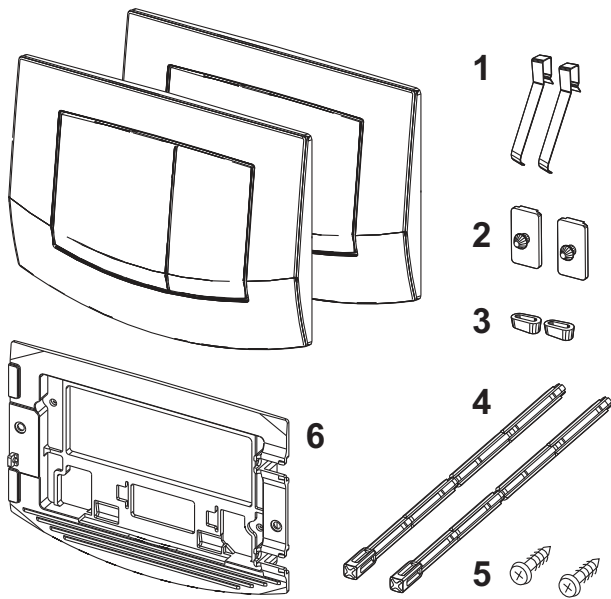

TECE data sheet

Status as of 11.07.2018

TECEambia toilet flush plate for single-flush system

Article number: 9240140

Colour: White, antibacterial

Exhibition samples: —

DU 1: 1 pc.

DU 2: 10 pc.

Description:

Flush plate for TECE cisterns, for front or top actuation. Plastic flush plate, button with rubber inlays on both sides. Incl. actuating rod and mounting material. Compatible with insert chute for cleaning tablets.

Dimensions (W x H x D): 214 x 152 x 22 mm

Sales data:

Shorttext 1:	TECEambia toilet flush plate
Shorttext 2:	white antibac, single-flush system
Commodity group:	904
Product group:	2009040010
Discount group:	3

Dimensional drawings:

TECE data sheet

Status as of 11.07.2018

Spare parts:

1	9820020	Push-button springs, set of two
2	9820021	Locking rubber
3	9820024	Rubber buffer, set of two
4	9820022	Actuation rods
5	9820263	Fastening screw
6	9820326	Support frame