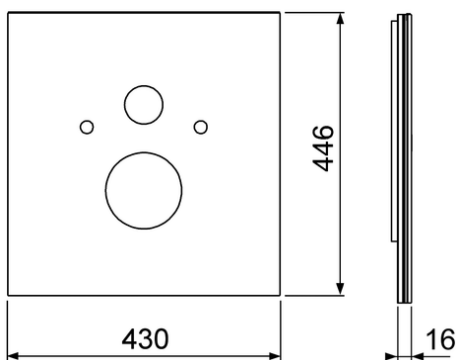

#### Description:

Lower glass facing for combination with toilet ceramics 180 mm spacing, incl. sound insulation set.

Dimensions (H x W x D): 446 x 430 x 16 mm

---

#### Dimensional drawings: