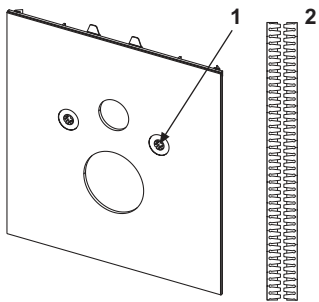

TECE data sheet

Status as of 13.07.2018

Spare parts:

1	9820291	Glass protection caps
2	9820351	Sound insulation tape