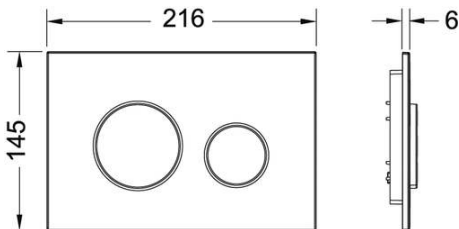

TECE data sheet

Status as of 11.07.2018

TECEloop plastic toilet flush plate for dual-flush system

Article number: 9240640

Colour: White, antibacterial

Exhibition samples: —

DU 1: 1 pc.

DU 2: 10 pc.

Description:

Flush plate for TECE cisterns, for front or top actuation. Extremely flat plastic flush plate with two spring-mounted buttons. Compatible with insert chute for cleaning tablets.

Dimensions (W x H x D): 216 x 145 x 6 mm

Sales data:

Shorttext 1:	TECEloop plastic toilet flush plate
Shorttext 2:	white antibac, dual-flush system
Commodity group:	904
Product group:	2009040040
Discount group:	3

Dimensional drawings:

TECE data sheet