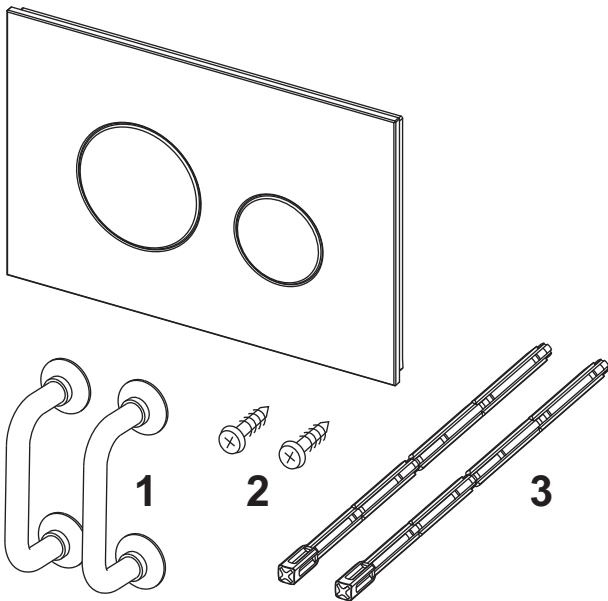

TECE data sheet

Status as of 11.07.2018

TECEloop plastic toilet flush plate for dual-flush system

Article number: 9240640

Colour: White, antibacterial

Exhibition samples: —

DU 1: 1 pc.

DU 2: 10 pc.

Description:

Flush plate for TECE cisterns, for front or top actuation. Extremely flat plastic flush plate with two spring-mounted buttons. Compatible with insert chute for cleaning tablets.

Dimensions (W x H x D): 216 x 145 x 6 mm

Sales data:

Shorttext 1:	TECEloop plastic toilet flush plate
Shorttext 2:	white antibac, dual-flush system
Commodity group:	904
Product group:	2009040040
Discount group:	3

Dimensional drawings:

TECE data sheet

Status as of 11.07.2018

Spare parts:

- | | | |
|---|---------|------------------|
| 1 | 9820180 | Bow-type handles |
| 2 | 9820263 | Fastening screw |
| 3 | 9820022 | Actuation rods |