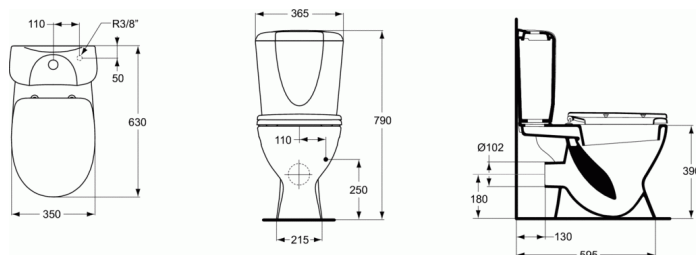

## Close coupled WC combination Ecco New

### Close coupled WC combination Ecco New

Washdown, horizontal outlet

3/6 L flushing volume, bottom inlet valve

39,0 kg

In carton box, EN 997

Including:

- Bowl fixation set TT0257919

- Seat & cover SOFT CLOSE W301801