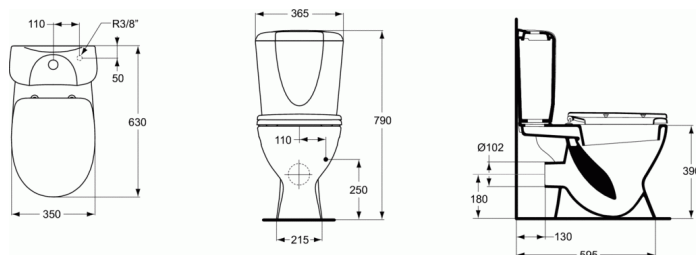

EUROVIT

Close coupled WC combination Ecco New

Close coupled WC combination Ecco New

Washdown, horizontal outlet

3/6 L flushing volume, bottom inlet valve

39,0 kg

In carton box, EN 997

Including:

- Bowl fixation set TT0257919
- Seat & cover normal W300201

FINISHES*

01

* 01 = Euro White