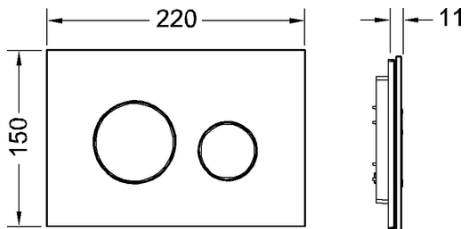

Dimensional drawings: