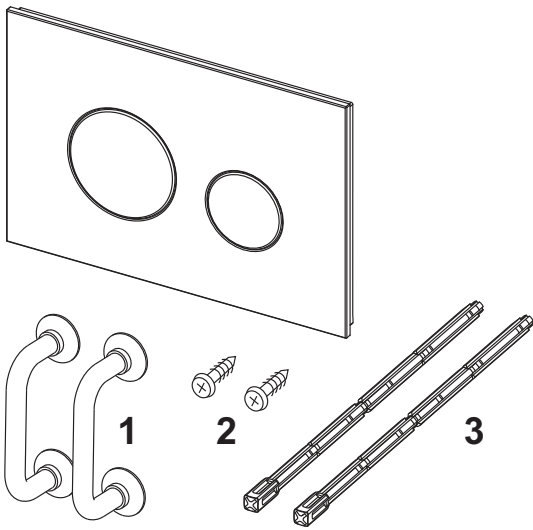

TECE data sheet

Status as of 12.07.2018

TECEloop toilet flush plate for dual-flush system

Article number: 9240658

Colour: Black glass, gold buttons

Exhibition samples: Yes

DU 1: 1 pc.

DU 2: 10 pc.

Description:

Flush plate for TECE cisterns, for front or top actuation. Flat glass flush plate with two spring-mounted flush buttons. Suitable for flush-mounted installation in combination with toilet installation frame (e.g. 9240649). Compatible with insert chute for cleaning tablets.

Dimensions (W x H x D): 220 x 150 x 11 mm

Sales data:

Shorttext 1:	TECEloop toilet flush plate
Shorttext 2:	Black glass,gold buttons,dual-flush sys
Commodity group:	904
Product group:	2009040050
Discount group:	3

Dimensional drawings:

TECE data sheet

Status as of 12.07.2018

Spare parts:

- | | | |
|---|---------|------------------|
| 1 | 9820180 | Bow-type handles |
| 2 | 9820263 | Fastening screw |
| 3 | 9820022 | Actuation rods |