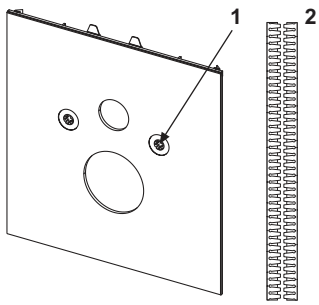

TECE data sheet

Status as of 11.07.2018

TECElux glass facing for standard toilet

Article number: 9650105

Colour: Black glass

Exhibition samples: Yes

DU 1: 1 pc.

DU 2: 20 pc.

Description:

Lower glass facing for combination with toilet ceramics 180 mm spacing, incl. sound insulation set.

Dimensions (H x W x D): 446 x 430 x 16 mm

Sales data:

Shorttext 1:	TECElux glass facing
Shorttext 2:	standard toilet black glass
Commodity group:	920
Product group:	2009200020
Discount group:	3

Dimensional drawings:

TECE data sheet

Status as of 11.07.2018

Spare parts:

- | | | |
|---|---------|-----------------------|
| 1 | 9820291 | Glass protection caps |
| 2 | 9820351 | Sound insulation tape |