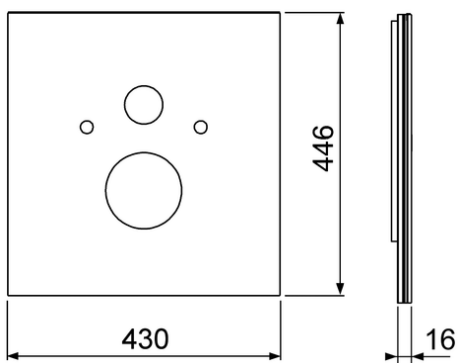

TECE data sheet

Status as of 11.07.2018

TECElux glass facing for standard toilet

Article number: 9650105

Colour: Black glass

Exhibition samples: Yes

DU 1: 1 pc.

DU 2: 20 pc.

Description:

Lower glass facing for combination with toilet ceramics 180 mm spacing, incl. sound insulation set.

Dimensions (H x W x D): 446 x 430 x 16 mm

Sales data:

Shorttext 1:	TECElux glass facing
Shorttext 2:	standard toilet black glass
Commodity group:	920
Product group:	2009200020
Discount group:	3

Dimensional drawings:

TECE data sheet

Status as of 11.07.2018

Spare parts:

- | | | |
|---|---------|-----------------------|
| 1 | 9820291 | Glass protection caps |
| 2 | 9820351 | Sound insulation tape |