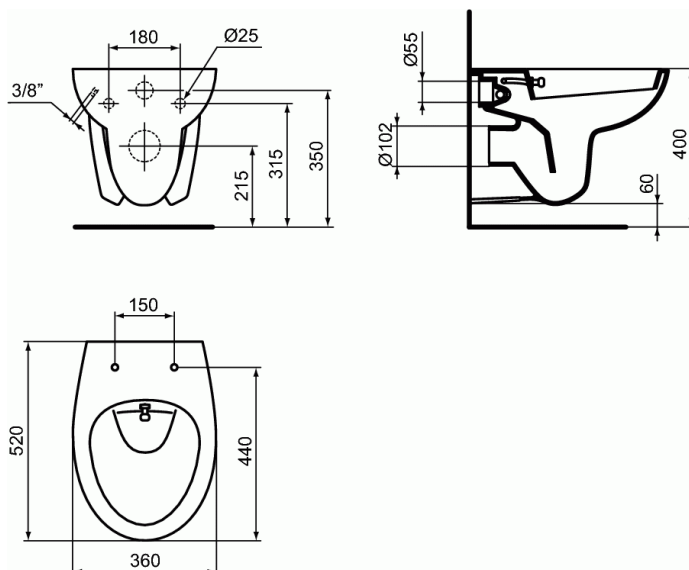

EUROVIT Wall hung Bowl with bidet function

Wall hung Bowl with bidet function

Washdown

With mounted bidet pipe, connection 3/8" (WW965495)

Loose on pallet

EN 997

17,00 kg

Necessary equipment:

- Seat & cover, duroplast, nylon hinges W301301
- Seat & cover, duroplast, metal hinges W301401

Recommended equipment:

- Concealed solid mounting frame for wall-hung WC bowls C0067AA
- Wall installation for wall mounted WC bowl /control plate - not included - available in 2 shapes: W3708AA, W3708AD, W3708AC, W3709AA/ W370567
- Floor installation for wall mounted WC bowl /control plate - not included - available in 2 shapes: W3708AA, W3708AD, W3708AC, W3709AA/- suitable for gypsum carton walls W370767
- Protection/ anti noise kit T604900