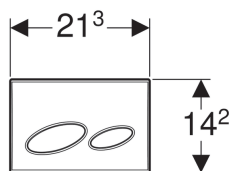

**Geberit flush plate Kappa20 for dual flush**

**Application purposes**

- For flush actuation with Geberit Kappa concealed cisterns

**Characteristics**

- Top/front actuation
- Sound-absorbing actuator rods, tool-free fast adjustment

**Technical data**

Actuation force | < 20 N

**Scope of delivery**

- Mounting frame
- 2 distance bolts
- 2 actuator rods
- Fastening material

| Art. no.     | Surface / colour    | Material designation |
|--------------|---------------------|----------------------|
| 115.228.11.1 | white alpine        | Plastic              |
| 115.228.21.1 | gloss chrome-plated | Plastic              |
| 115.228.46.1 | matt chrome-plated  | Plastic              |