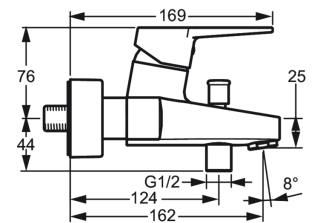

09742185

HANSATWIST

Bath and shower faucet

EAN: 4015474259843

- Bathroom
- Single lever
- Chrome
- Fixed spout
- Long lever, Lever with H+C symbol, Loop lever
- pull diverter
- limitation option for maximum flow-rate
- body made of DZR brass

Technical data

Flow properties

Flow-rate at 300 kPa	0.33 / 0.32 l/s
Pressure loss with flow (0.3 l/s)	250 kPa

Technical properties

DN-size (nominal dimension)	DN15
Hot water supply	max. +90°C
Working pressure	100 - 1000 kPa

Regulations

Noise class	I (ISO 3822)

Type approvals

KIWA	K6116/06
ItemTypeApprovalABP	PA-IX 29490/IDB
CSTB	322-M1-17/1
ACS	16 ACC NY 205