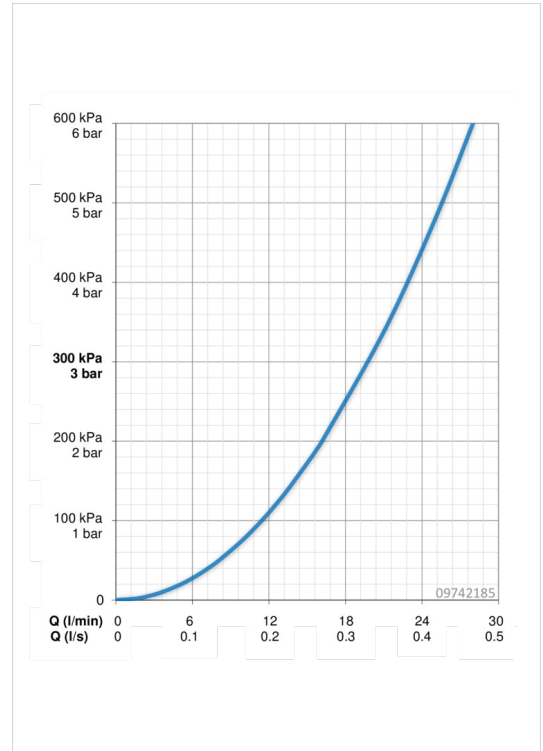

09742185

HANSATWIST

Bath and shower faucet

EAN: 4015474259843

- Bathroom
- Single lever
- Chrome
- Fixed spout
- Long lever, Lever with H+C symbol, Loop lever
- pull diverter
- limitation option for maximum flow-rate
- body made of DZR brass

Technical data

Flow properties

Flow-rate at 300 kPa	0.33 / 0.32 l/s
Pressure loss with flow (0.3 l/s)	250 kPa

Technical properties

DN-size (nominal dimension)	DN15
Hot water supply	max. +90°C
Working pressure	100 - 1000 kPa

Regulations

Noise class	I (ISO 3822)

Type approvals

KIWA	K6116/06
ItemTypeApprovalABP	PA-IX 29490/IDB
CSTB	322-M1-17/1
ACS	16 ACC NY 205