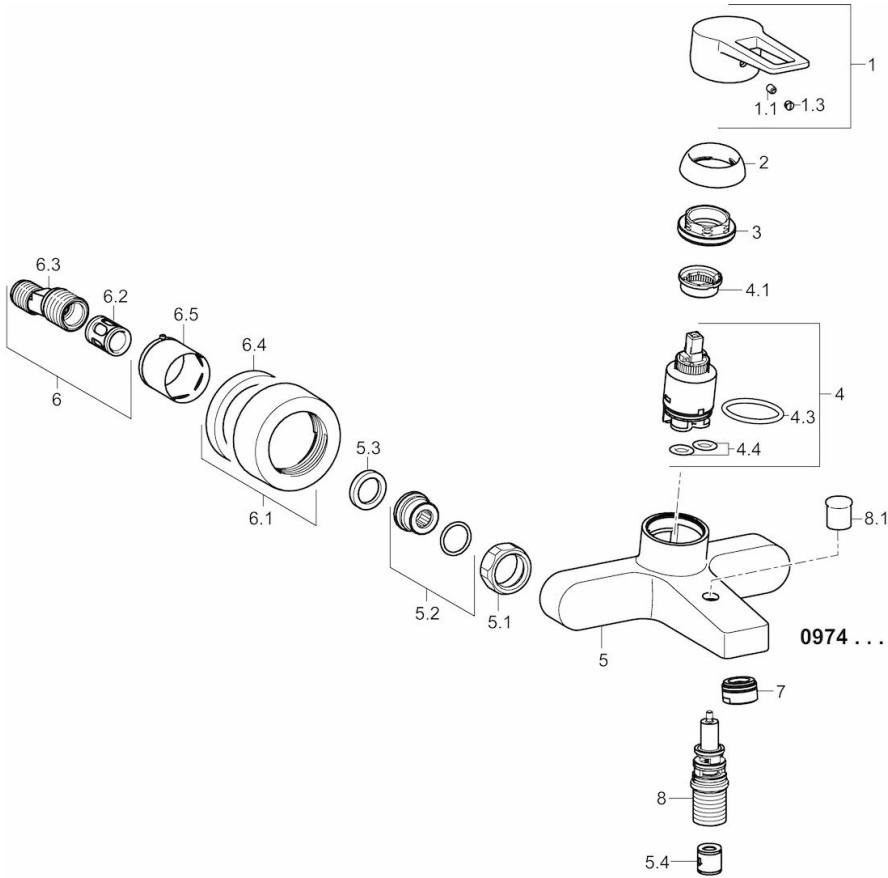

09742185

HANSATWIST

Bath and shower faucet

EAN: 4015474259843

- Bathroom
- Single lever
- Chrome
- Fixed spout
- Long lever, Lever with H+C symbol, Loop lever
- pull diverter
- limitation option for maximum flow-rate
- body made of DZR brass

Technical data

Flow properties

Flow-rate at 300 kPa	0.33 / 0.32 l/s
Pressure loss with flow (0.3 l/s)	250 kPa

Technical properties

DN-size (nominal dimension)	DN15
Hot water supply	max. +90°C
Working pressure	100 - 1000 kPa

Regulations

Noise class	I (ISO 3822)
-------------	---------------------

Type approvals

KIWA	K6116/06
ItemTypeApprovalABP	PA-IX 29490/IDB
CSTB	322-M1-17/1
ACS	16 ACC NY 205

Spare parts

SP09742185

	Code
1	59913911
1.1	59904755
1.3	59912112
2	59912504
3	59913210
4	59912324
4	59913075
4.1	59912325
4.3	59912590
4.4	59905072
5.1	59902230
5.2	59913400
5.3	59902689
5.4	59905714
6.1	59913432
6.2	59904792
6.3	59910254
6.5	59912651
7	59913401
8	59912706
8.1	59912801
N.I.	59912108