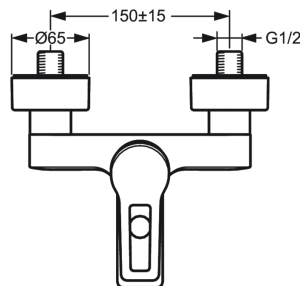

09742185

HANSATWIST

Bath and shower faucet

EAN: 4015474259843

- Bathroom
- Single lever
- Chrome
- Fixed spout
- Long lever, Lever with H+C symbol, Loop lever
- pull diverter
- limitation option for maximum flow-rate
- body made of DZR brass

Technical data

Flow properties

Flow-rate at 300 kPa	0.33 / 0.32 l/s
Pressure loss with flow (0.3 l/s)	250 kPa

Technical properties

DN-size (nominal dimension)	DN15
Hot water supply	max. +90°C
Working pressure	100 - 1000 kPa

Regulations

Noise class	I (ISO 3822)
-------------	---------------------

Type approvals

KIWA	K6116/06
ItemTypeApprovalABP	PA-IX 29490/IDB
CSTB	322-M1-17/1
ACS	16 ACC NY 205

Spare parts

SP09742185

	Code
1	59913911
1.1	59904755
1.3	59912112
2	59912504
3	59913210
4	59912324
4	59913075
4.1	59912325
4.3	59912590
4.4	59905072
5.1	59902230
5.2	59913400
5.3	59902689
5.4	59905714
6.1	59913432
6.2	59904792
6.3	59910254
6.5	59912651
7	59913401
8	59912706
8.1	59912801
N.I.	59912108