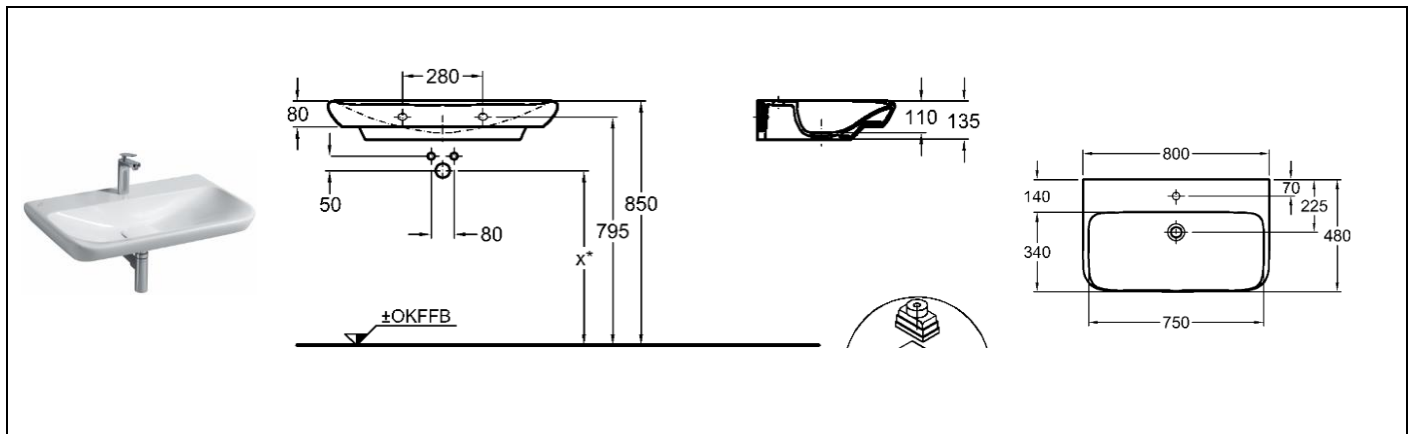

# KERAMAG

Geberit Group

<b>Model:</b>	<b>myDay Wash basin 800 x 480 mm, without overflow incl. cover cap white/chrome</b>
<b>Model No.</b>	<b>125480</b>

**Washbasin, CE, EN 14688 - CL 00, EN 32  
made of Keralith  
without overflow with tap hole  
incl. drain cap made of ABS white/chrome**

**Brand:** KERAMAG  
**Model:** myDay  
**Model no.:** 125480  
**Size:** Width: 800 mm, Height: 135 mm, Projection: 480 mm  
**Fastening:** Hangar bolts M 10 x 120  
Substructure-ready

**Optional:**

With permanently fired KeraTect® glaze, free of pores,  
surface roughness value in accordance with DIN 4768-ISO 4287 Ra < 0.01 µm (Colour code 600)