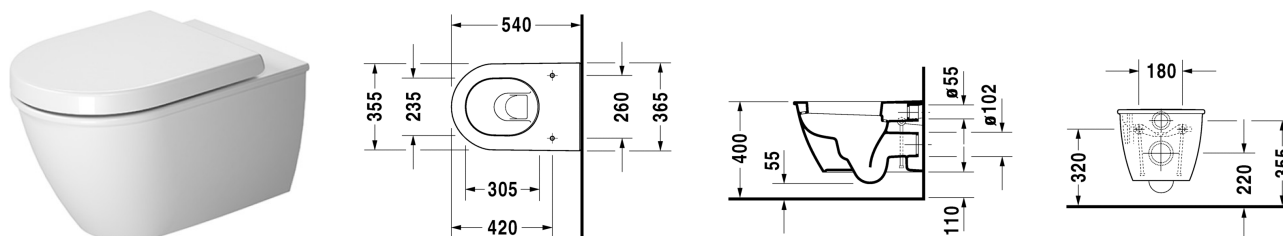

Toilet wall mounted # 254509..00

| < 370 mm > |

Toilet wall mounted	Dimension	Weight	Order number
washdown model, Durafix included, EWL class 1			
Colors			
00 White Alpin 20 HygieneGlaze (an antibacterial ceramic glaze that provides almost indefinite effectiveness)			
Variant			
◆ 4,5 litre flush	370 x 540 mm	23.300 kg	254509..00
Infobox			
Durafix for invisible fixation is included in delivery			
Sanitary ceramics with the special WonderGliss surface finish will remain clean and attractive-looking for a long time to come. When ordering WonderGliss please add a "1" as eleventh digit to the model number.			
Accessory for ceramics			
Fixing for wall mounted bidet and wall mounted toilet	Ø 12 x 180 mm	0.200 kg	006500
Accessory			
Noise reduction gasket for wall mounted toilet		0.300 kg	005064
Suitable products			
Toilet seat and cover hinges stainless steel, removable, with automatic closure,			006989
Toilet seat and cover hinges stainless steel, without automatic closure,			006981

All drawings contain the necessary measurements which are subject to standard tolerances. Exact measurements, in particular for customised installation scenarios, can only be taken from the finished ceramic piece.