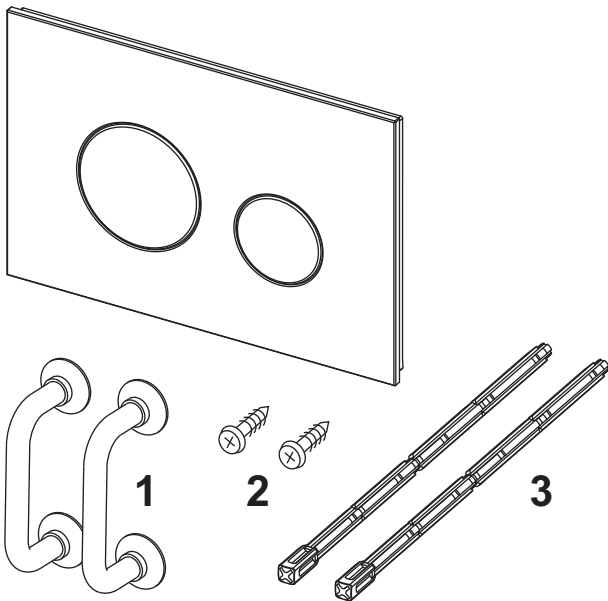

TECE data sheet

Status as of 11.07.2018

TECEloop plastic toilet flush plate for dual-flush system

Article number: 9240626

Colour: Bright chrome

Exhibition samples: Yes

DU 1: 1 pc.

DU 2: 10 pc.

Description:

Flush plate for TECE cisterns, for front or top actuation. Extremely flat plastic flush plate with two spring-mounted buttons. Compatible with insert chute for cleaning tablets.

Dimensions (W x H x D): 216 x 145 x 6 mm

Sales data:

Shorttext 1:	TECEloop plastic toilet flush plate
Shorttext 2:	Bright chrome, dual-flush system
Commodity group:	904
Product group:	2009040040
Discount group:	3

Dimensional drawings:

TECE data sheet

Status as of 11.07.2018

Spare parts:

- | | | |
|---|---------|------------------|
| 1 | 9820180 | Bow-type handles |
| 2 | 9820263 | Fastening screw |
| 3 | 9820022 | Actuation rods |