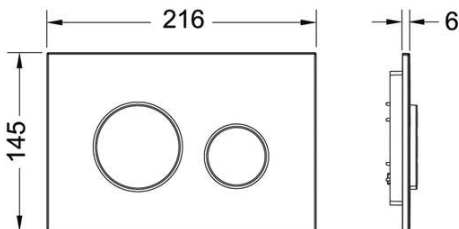

TECE data sheet

Status as of 11.07.2018

TECEloop plastic toilet flush plate for dual-flush system

Article number: 9240626

Colour: Bright chrome

Exhibition samples: Yes

DU 1: 1 pc.

DU 2: 10 pc.

Description:

Flush plate for TECE cisterns, for front or top actuation. Extremely flat plastic flush plate with two spring-mounted buttons. Compatible with insert chute for cleaning tablets.

Dimensions (W x H x D): 216 x 145 x 6 mm

Sales data:

Shorttext 1:	TECEloop plastic toilet flush plate
Shorttext 2:	Bright chrome, dual-flush system
Commodity group:	904
Product group:	2009040040
Discount group:	3

Dimensional drawings:

TECE data sheet