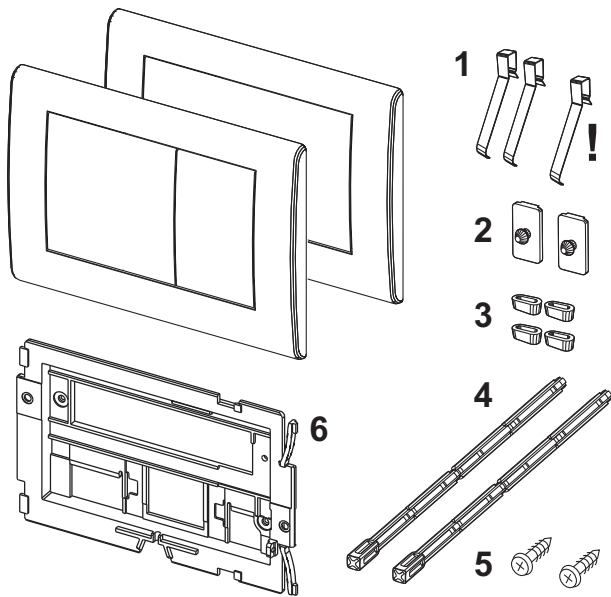

TECE data sheet

Status as of 12.07.2018

Spare parts:

1	9820020	Push-button springs, set of two
2	9820021	Locking rubber
3	9820024	Rubber buffer, set of two
4	9820022	Actuation rods
5	9820263	Fastening screw
6	9820327	Support frame