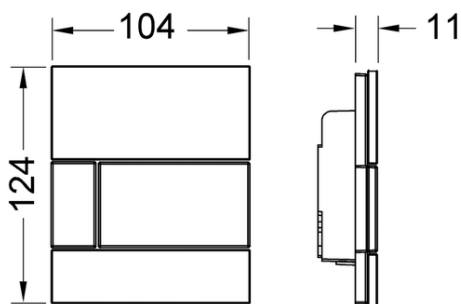

Dimensions (W x H x D): 104 x 124 x 11 mm

Sales data:

Shorttext 1: TECEsquare urinal flush plate
Shorttext 2: with cartridge green glass, wh. buttons
Commodity group: 904
Product group: 2009040060
Discount group: 3

Dimensional drawings:

TECE data sheet

Status as of 12.07.2018

Spare parts:

- | | | |
|---|---------|---------------------------|
| 1 | 9820180 | Bow-type handles |
| 2 | 9820031 | Flush valve cartridge U 1 |