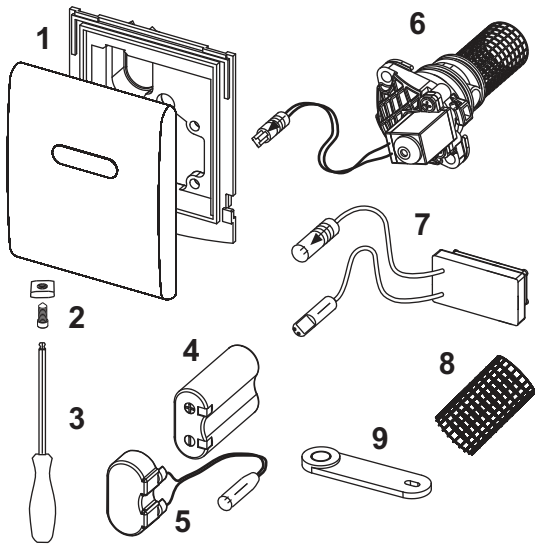

TECE data sheet

Status as of 12.07.2018

TECEplanus urinal electronics, 6 V battery

Article number: 9242351

Colour: Bright chrome
Exhibition samples: Yes
DU 1: 1 pc.
DU 2: 10 pc.

Description:

Fine assembly set for contactless infrared flush device, suitable for TECE urinal flush valve housing U 1; usable from 0.5 bar minimum flow pressure; flush time, water-saving pause function, cleaning mode, pre-flush and hygiene flush can be set.

Consisting of:

- Magnetic valve with dirt filter
- Battery 6 V DC
- Screw-down metal cover with sensor field
- Attachment hardware
- Programming key

Dimensions (W x H x D): 100 x 120 x 12 mm

Sales data:

Shorttext 1: TECEplanus urinal electronics
Shorttext 2: 6 V battery, bright chrome
Commodity group: 904
Product group: 2009040030
Discount group: 3

Dimensional drawings:

TECE data sheet

Status as of 12.07.2018

Spare parts:

- | | | |
|---|---------|--|
| 1 | 9820086 | Cover plate, bright chrome |
| 2 | 9820097 | Fastening screw |
| 3 | 9820091 | Hollow hexagon wrench |
| 4 | 9820092 | 6 V battery 2CR5 |
| 5 | 9820093 | Battery connection adapter |
| 6 | 9820089 | Urinal cartridge electronic for flushing valve U 1 |
| 7 | 9820087 | Infra-red sensor 6 V battery |
| 8 | 9820090 | Gate bar |
| 9 | 9820080 | Programming key |