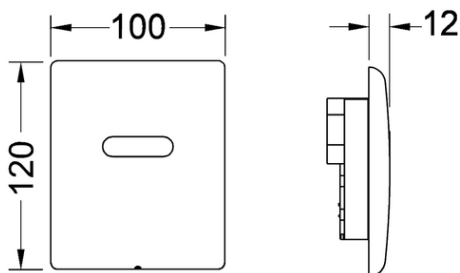

Consisting of:

- Magnetic valve with dirt filter
- Battery 6 V DC
- Screw-down metal cover with sensor field
- Attachment hardware
- Programming key

Dimensions (W x H x D): 100 x 120 x 12 mm

Sales data:

Shorttext 1: TECEplanus urinal electronics
Shorttext 2: 6 V battery, bright chrome
Commodity group: 904
Product group: 2009040030
Discount group: 3

Dimensional drawings:

TECE data sheet

Status as of 12.07.2018

Spare parts:

- | | | |
|---|---------|--|
| 1 | 9820086 | Cover plate, bright chrome |
| 2 | 9820097 | Fastening screw |
| 3 | 9820091 | Hollow hexagon wrench |
| 4 | 9820092 | 6 V battery 2CR5 |
| 5 | 9820093 | Battery connection adapter |
| 6 | 9820089 | Urinal cartridge electronic for flushing valve U 1 |
| 7 | 9820087 | Infra-red sensor 6 V battery |
| 8 | 9820090 | Gate bar |
| 9 | 9820080 | Programming key |