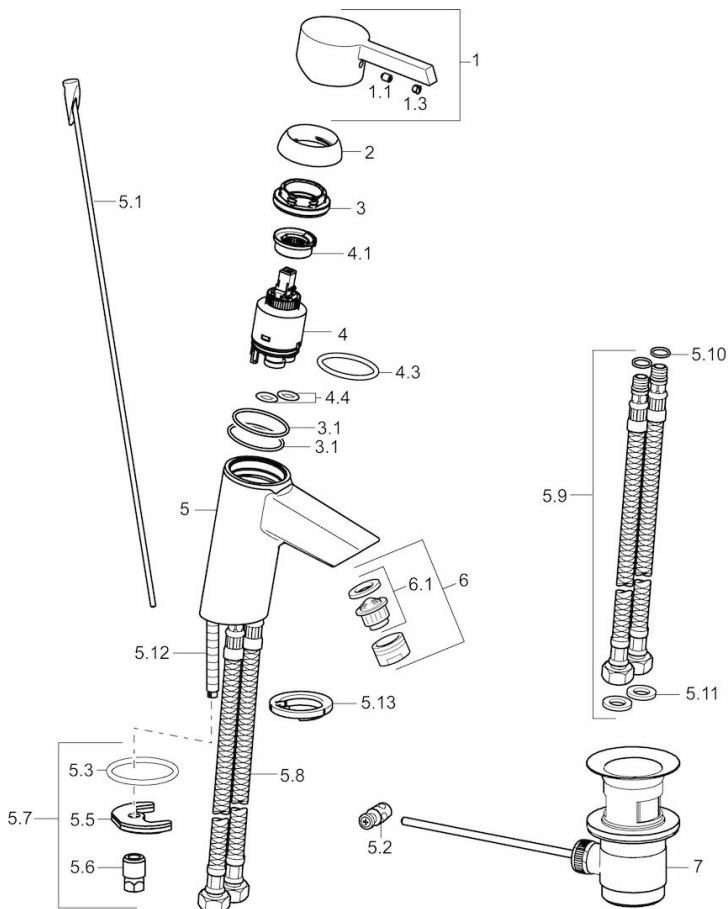

45042203 HANSAPINTO Washbasin faucet

EAN: 4015474201422

- Bathroom
- Single lever
- Chrome
- Fixed spout
- HONEYCOMB® with improved lime protection, PCA® for a constant flow rate regardless of pressure fluctuations
- Lever with H+C symbol
- pop-up waste with draw-rod
- flexible inlet pipe(s)
- body made of DZR brass

Technical data

Flow properties

Flow-rate at 300 kPa (with flow controller) **0.10 l/s**

Technical properties

DN-size (nominal dimension) **DN15**

Connection size **G3/8**

Spare parts

SP45042203

	Code
1	59913586
1.1	59904755
1.3	59912112
2	59912504
3	59913210
3.1	59913212
4	59912324
4	59913075
4.1	59912325
4.3	59912590
4.4	59905072
5.1	59913587
5.10	59902337
5.11	59912551
5.12	59912474
5.13	59913211
5.2	59904624
5.3	59913396
5.5	59904765
5.6	59904766
5.7	59910749
5.8	59913213
5.9	59912515
6	59913727
7	59904620
N.I.	59912108