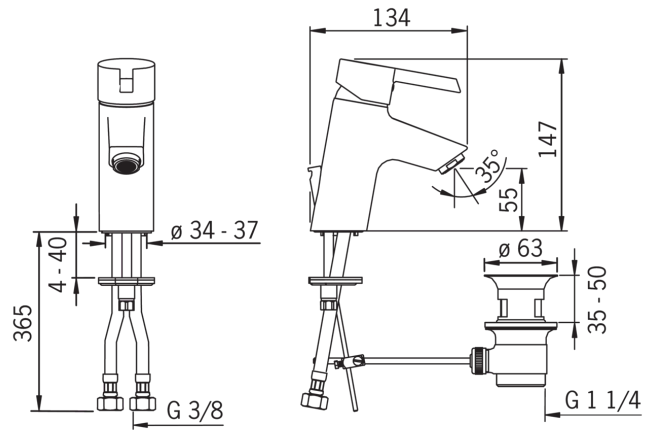

45042203 HANSAPINTO Washbasin faucet

EAN: 4015474201422

- Bathroom
- Single lever
- Chrome
- Fixed spout
- HONEYCOMB® with improved lime protection, PCA® for a constant flow rate regardless of pressure fluctuations
- Lever with H+C symbol
- pop-up waste with draw-rod
- flexible inlet pipe(s)
- body made of DZR brass

Technical data

Flow properties

Flow-rate at 300 kPa (with flow controller) **0.10 l/s**

Technical properties

DN-size (nominal dimension) **DN15**

Connection size **G3/8**

Spare parts

SP45042203

	Code
1	59913586
1.1	59904755
1.3	59912112
2	59912504
3	59913210
3.1	59913212
4	59912324
4	59913075
4.1	59912325
4.3	59912590
4.4	59905072
5.1	59913587
5.10	59902337
5.11	59912551
5.12	59912474
5.13	59913211
5.2	59904624
5.3	59913396
5.5	59904765
5.6	59904766
5.7	59910749
5.8	59913213
5.9	59912515
6	59913727
7	59904620
N.I.	59912108