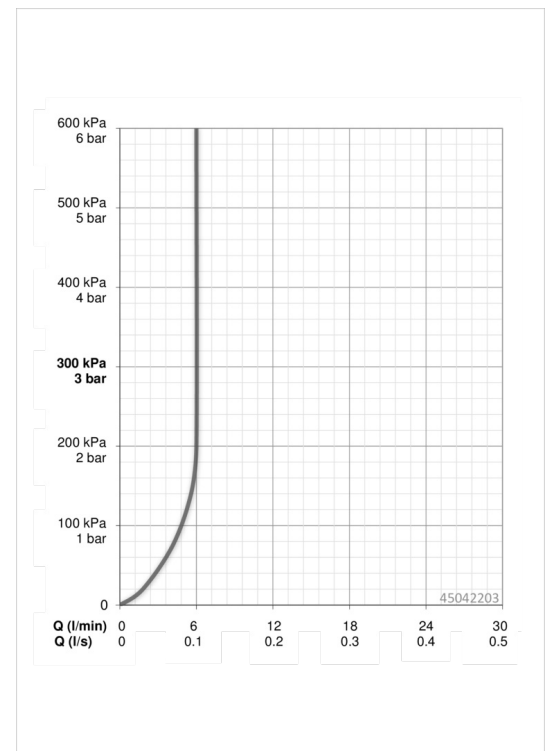

Technical data

Flow properties

Flow-rate at 300 kPa (with flow controller) **0.10 l/s**

Technical properties

DN-size (nominal dimension) **DN15**

Connection size **G3/8**

Spare parts

SP45042203