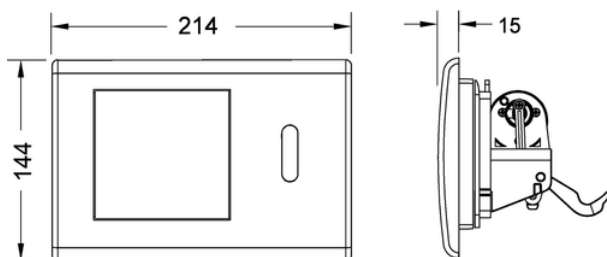

TECE data sheet

Status as of 12.07.2018

TECEplanus toilet electronics with IR sensor, 12 V mains

Article number: 9240353

Colour: Bright chrome

DU 1: 1 pc.

Description:

For touch-free flush actuation of TECE cisterns. Suitable for all TECE cisterns (installation depth 13 cm) with actuation from the front and actuation height of approx. 1 m.

Sales data:

Shorttext 1: TECEplanus toilet electr. with IR sensor

Shorttext 2: 230/12 V mains, bright chrome

Commodity group: 904

Product group: 2009040030

Discount group: 3

Dimensional drawings:

TECE data sheet