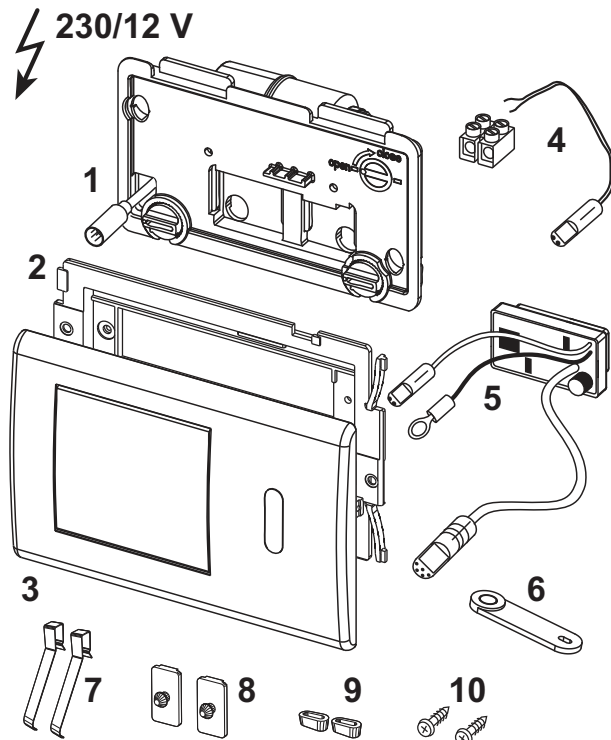

TECE data sheet

Status as of 12.07.2018

TECEplanus toilet electronics with IR sensor, 12 V mains

Article number: 9240353

Colour: Bright chrome

DU 1: 1 pc.

Description:

For touch-free flush actuation of TECE cisterns. Suitable for all TECE cisterns (installation depth 13 cm) with actuation from the front and actuation height of approx. 1 m.

Consisting of:

- Autofocus infra-red sensor with two recognition areas for the recognition of standing or sitting persons
- Flush plate made of stainless steel for optional manual flush triggering
- Mains operation by external 230/12 V transformer (not contained in the scope of delivery)
- Electric lifting device with servo-motor completely mounted on the actuation block
- Pre-set flush volume 4.5/6/7.5 or 9 litres
- Actuation rod and mounting materials
- Programming key
- Hygiene function can be configured

Sales data:

Shorttext 1: TECEplanus toilet electr. with IR sensor

Shorttext 2: 230/12 V mains, bright chrome

Commodity group: 904

Product group: 2009040030

Discount group: 3

Dimensional drawings:

TECE data sheet

Status as of 12.07.2018

Spare parts:

1	9820140	Motor with splash guard
2	9820327	Support frame
3	9820200	Flush plate, bright chrome
4	9820094	Mains connection adapter
5	9820201	IR sensor, 12 V
6	9820080	Programming key
7	9820020	Push-button springs, set of two
8	9820021	Locking rubber
9	9820024	Rubber buffer, set of two
10	9820263	Fastening screw